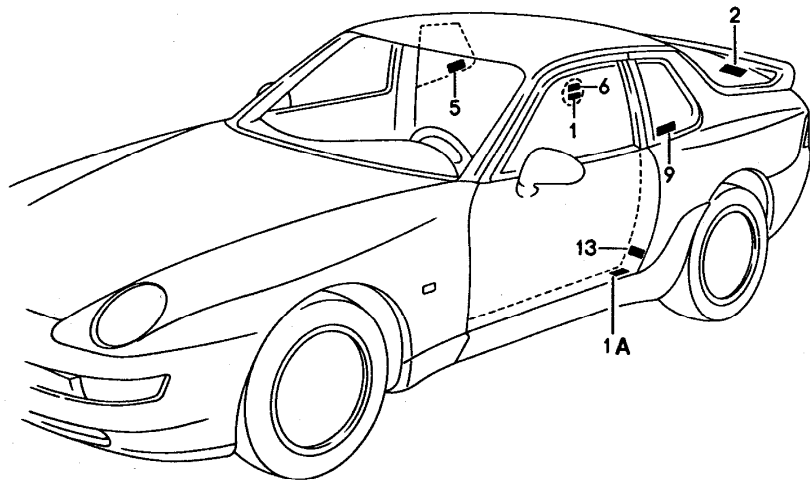

Model	Year	MG	SG	Illustration	Restrictions	UPD	22:18	11.07.2020	PORSCHE	PET2	PORSCHE
968	1994	0	01	001-005		564	USA				

Pos	Part Number	Description	Remark	Qty	Model
-		Signs/notices			
-		Data plate for tyre pressure			
1	944 701 287 25	Sticker D - MJ 1992>> - MJ 1992		1	COUPE
1	944 701 287 27	Data plate for tyre pressure D - MJ 1992>> - MJ 1992		1	COUPE PR:403
1	944 701 287 30	Data plate for tyre pressure D - MJ 1993>>		1	COUPE PR:402,403
1	944 701 287 32	Data plate for tyre pressure D - MJ 1993>>		1	PR:030
1	941 701 287 10	Data plate for tyre pressure D - MJ 1992>> - MJ 1992		1	CABRIO "CDN"
1	941 701 287 11	Data plate for tyre pressure D - MJ 1992>> - MJ 1992		1	CABRIO "USA"
1	941 701 287 12	Data plate for tyre pressure D - MJ 1992>> - MJ 1992		1	CABRIO PR:403 "CDN"
1	941 701 287 13	Data plate for tyre pressure D - MJ 1992>> - MJ 1992		1	CABRIO PR:403 "USA"
1A	941 701 287 14	Data plate for tyre pressure D - MJ 1993>>		1	CABRIO
1A	941 701 287 15	Data plate for tyre pressure D - MJ 1993>>		1	CABRIO PR:419
-		Signs/notices Spare wheel			
2	996 361 701 00	sticker for spare wheel	english	1	
2	996 361 701 01	sticker for spare wheel	french	1	
-		Signs/notices Engine specifications			