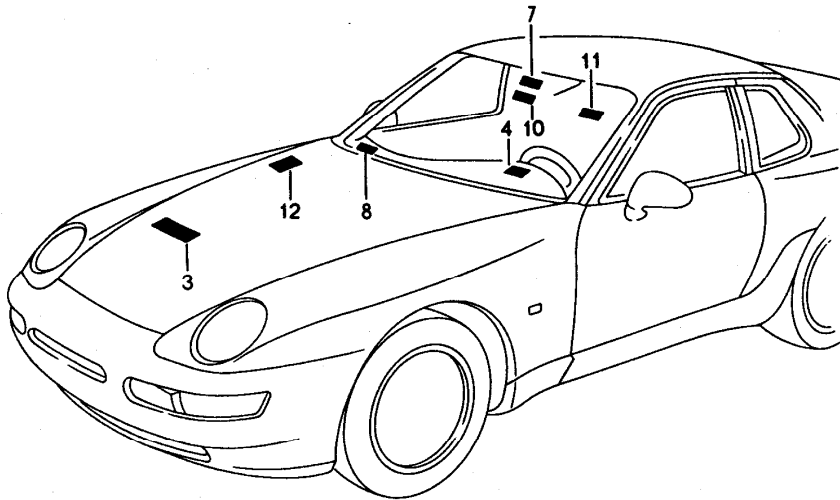

Model	Year	MG	SG	Illustration	Restrictions	UPD	22:18	11.07.2020	PORSCHE	PET2	PORSCHE
968	1994	0	01	001-005		564	USA				

Pos	Part Number	Description	Remark	Qty	Model
-		Signs/notices			
-		Data plate for tyre pressure			
1	944 701 287 25	Sticker D - MJ 1992>> - MJ 1992		1	COUPE
1	944 701 287 27	Data plate for tyre pressure D - MJ 1992>> - MJ 1992		1	COUPE PR:403
1	944 701 287 30	Data plate for tyre pressure D - MJ 1993>>		1	COUPE PR:402,403
1	944 701 287 32	Data plate for tyre pressure D - MJ 1993>>		1	PR:030
1	941 701 287 10	Data plate for tyre pressure D - MJ 1992>> - MJ 1992		1	CABRIO "CDN"
1	941 701 287 11	Data plate for tyre pressure D - MJ 1992>> - MJ 1992		1	CABRIO "USA"
1	941 701 287 12	Data plate for tyre pressure D - MJ 1992>> - MJ 1992		1	CABRIO PR:403 "CDN"
1	941 701 287 13	Data plate for tyre pressure D - MJ 1992>> - MJ 1992		1	CABRIO PR:403 "USA"
1A	941 701 287 14	Data plate for tyre pressure D - MJ 1993>>		1	CABRIO
1A	941 701 287 15	Data plate for tyre pressure D - MJ 1993>>		1	CABRIO PR:419
-		Signs/notices Spare wheel			
2	996 361 701 00	sticker for spare wheel	english	1	
2	996 361 701 01	sticker for spare wheel	french	1	
-		Signs/notices Engine specifications			